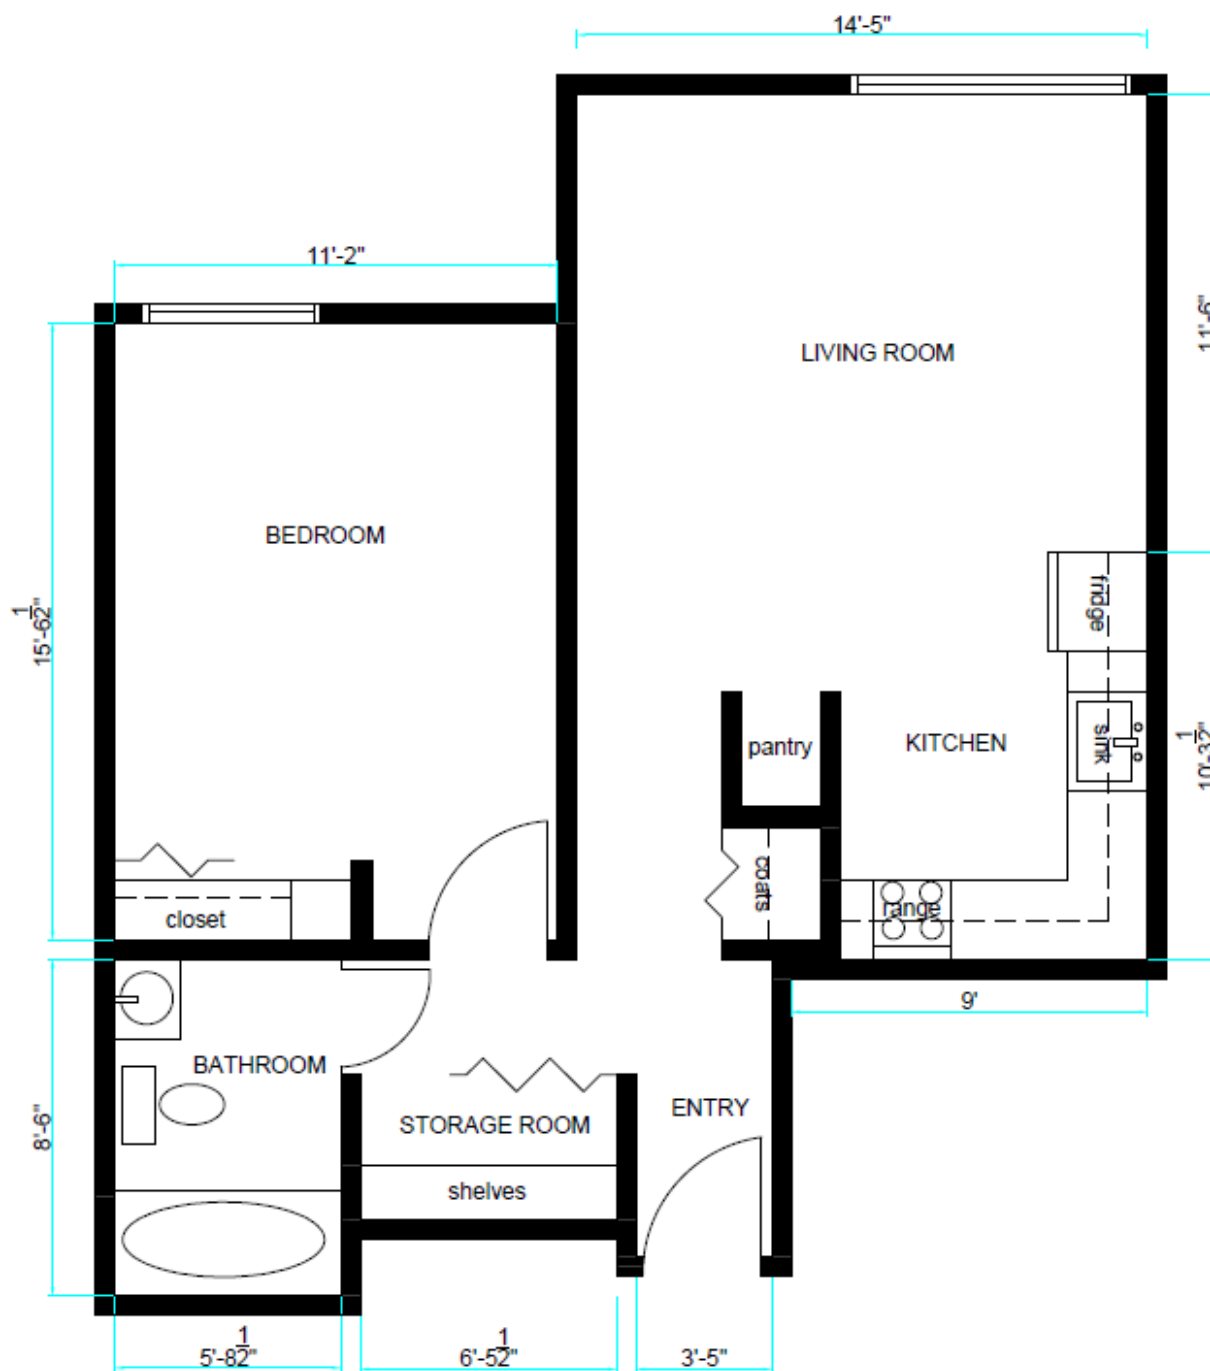

Open Style Unit

Good Samaritan Place Apartments, Edmonton

Approx. 600sf

East Facing