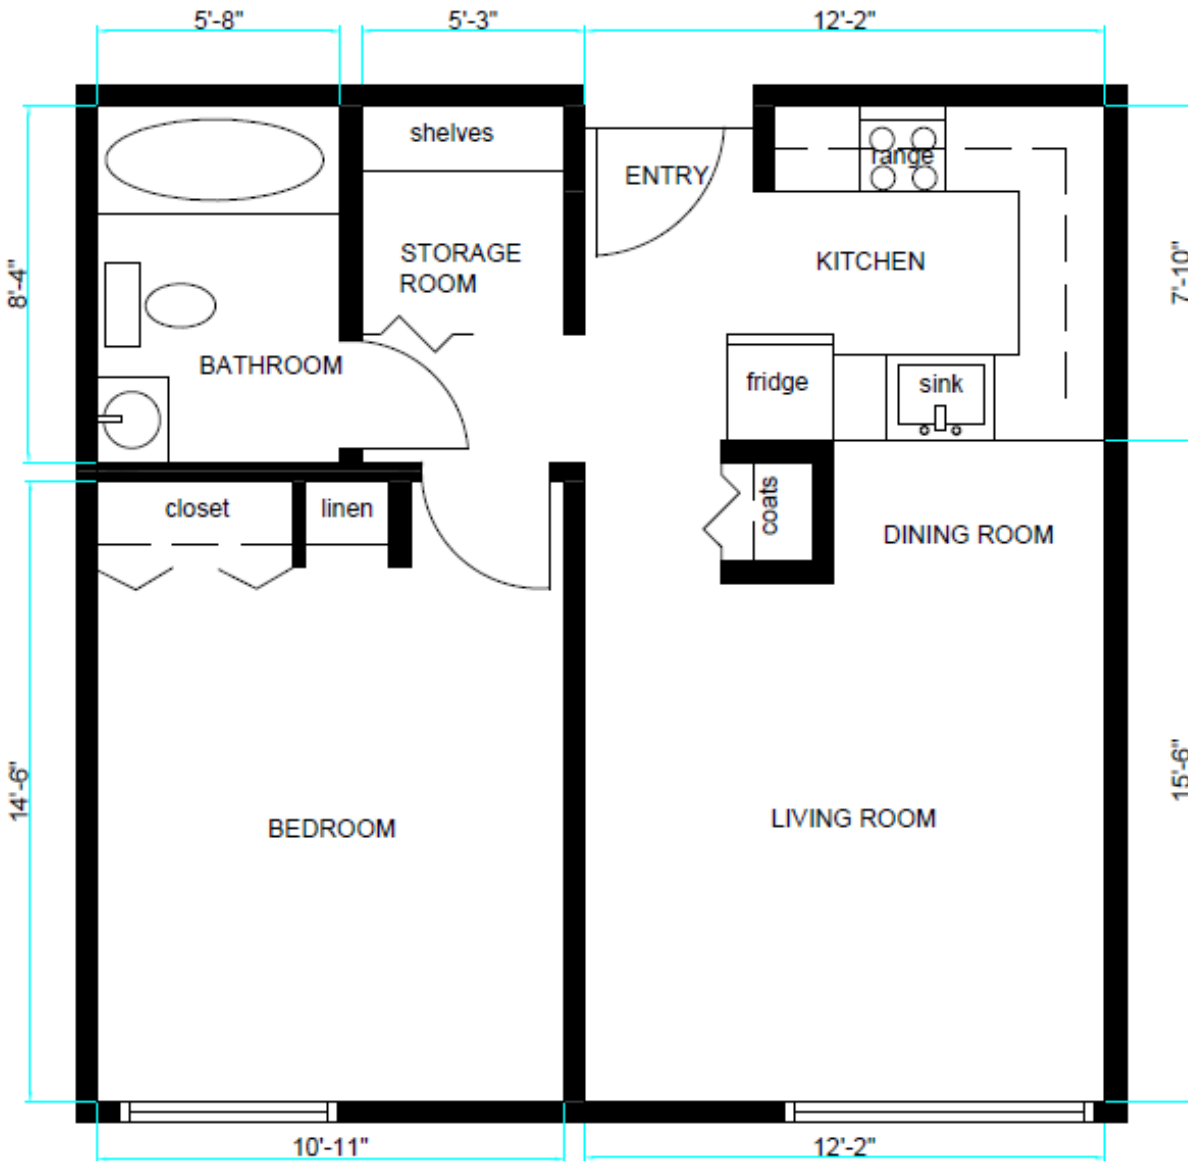

# Closed Style Unit

Good Samaritan Place Apartments, Edmonton

Approx. 600sf	East or West Facing
---------------	---------------------