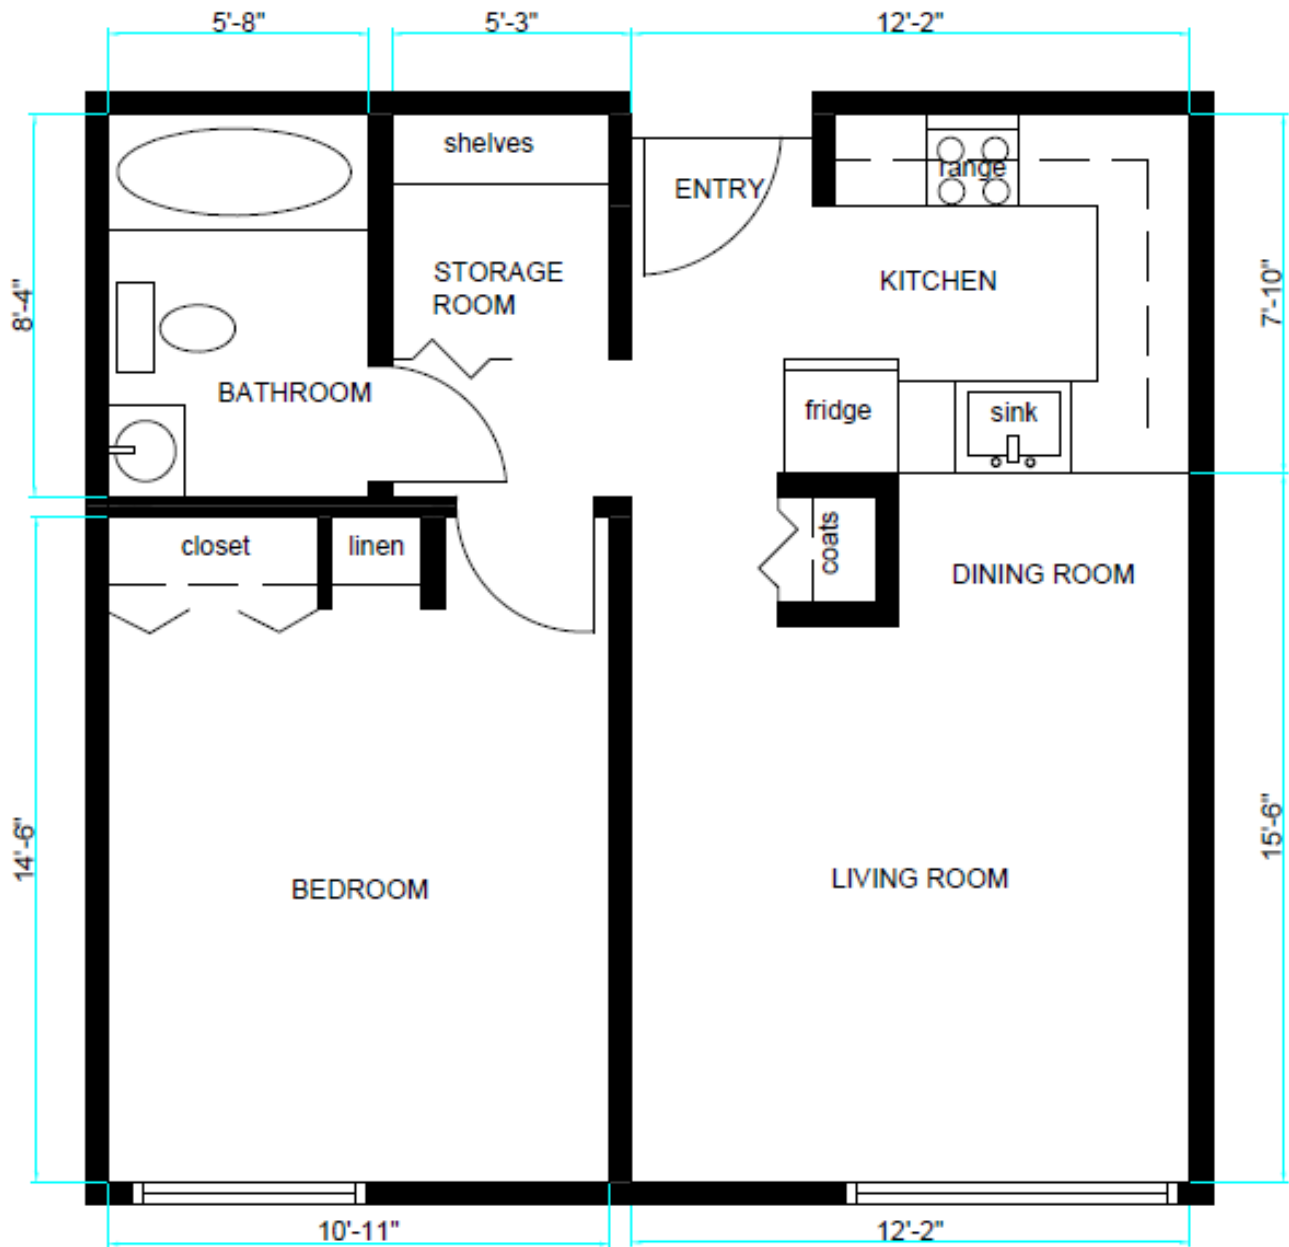

# Closed Style Unit

Good Samaritan Place Apartments, Edmonton

Approx. 600sf	East or West Facing
---------------	---------------------

# Open Style Unit

Good Samaritan Place Apartments, Edmonton

Approx. 600sf | East Facing