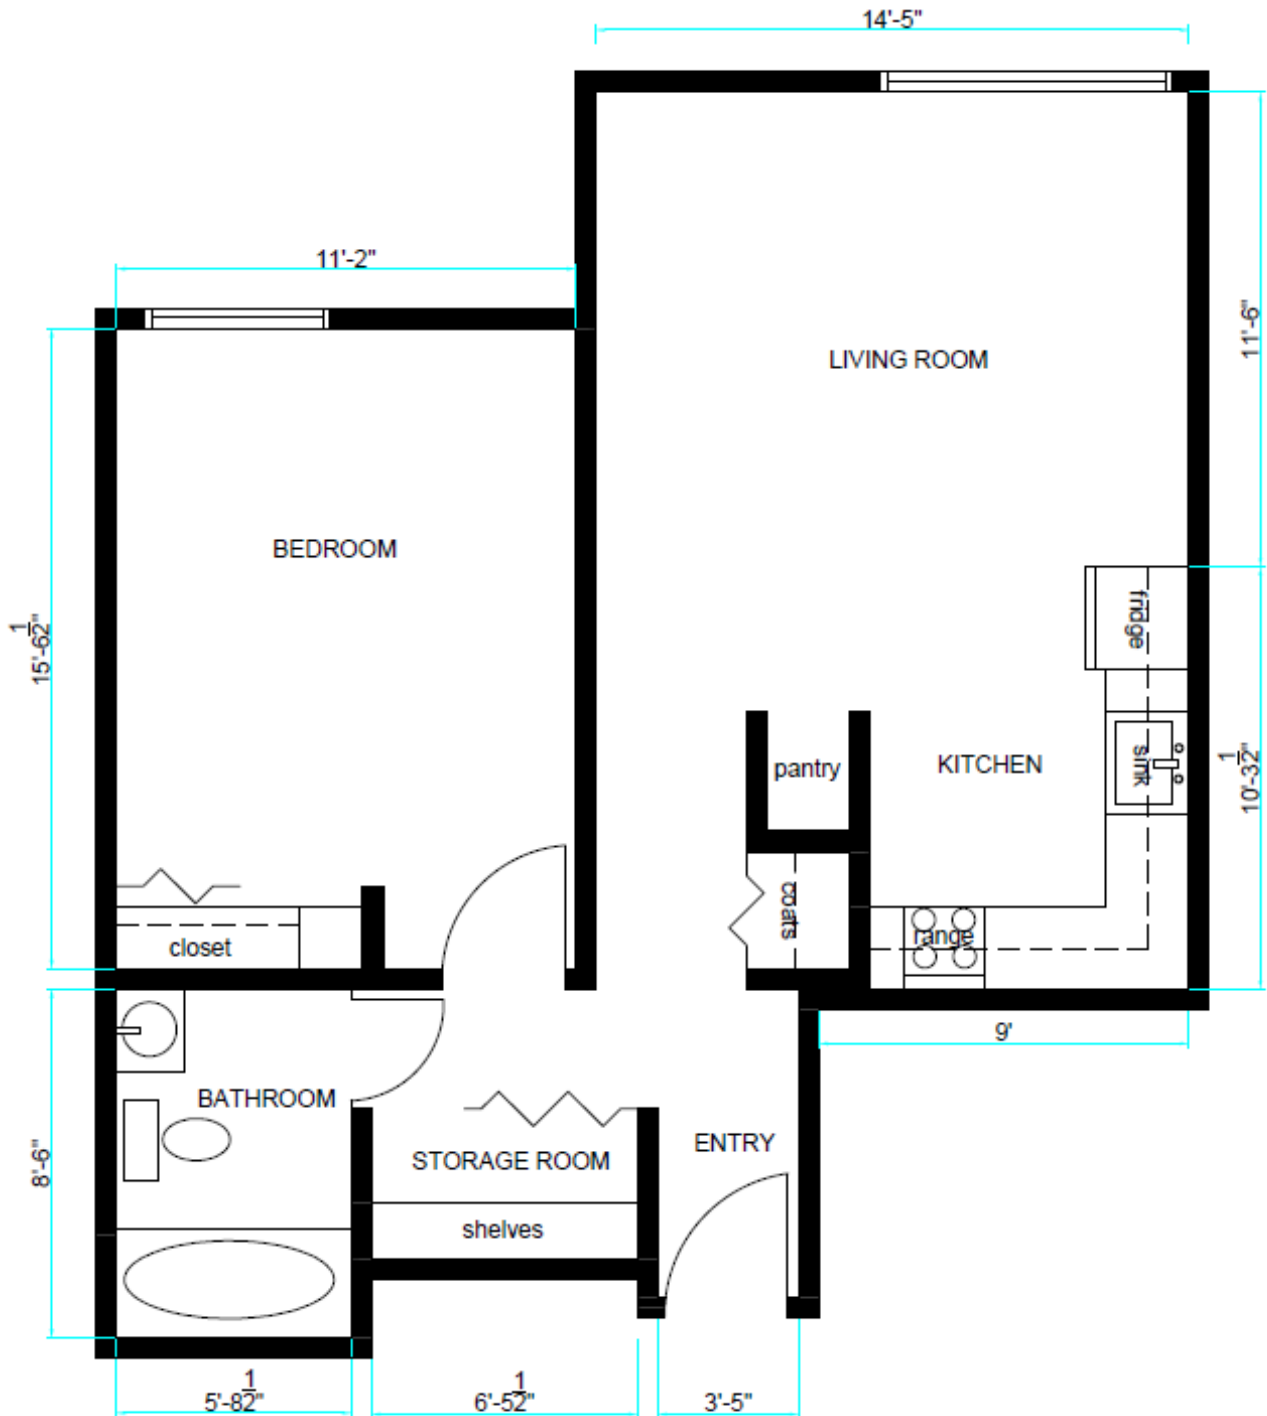

# Closed Style Unit

Good Samaritan Place Apartments, Edmonton

Approx. 600sf	East or West Facing
---------------	---------------------

# Open Style Unit

Good Samaritan Place Apartments, Edmonton

Approx. 600sf | East Facing